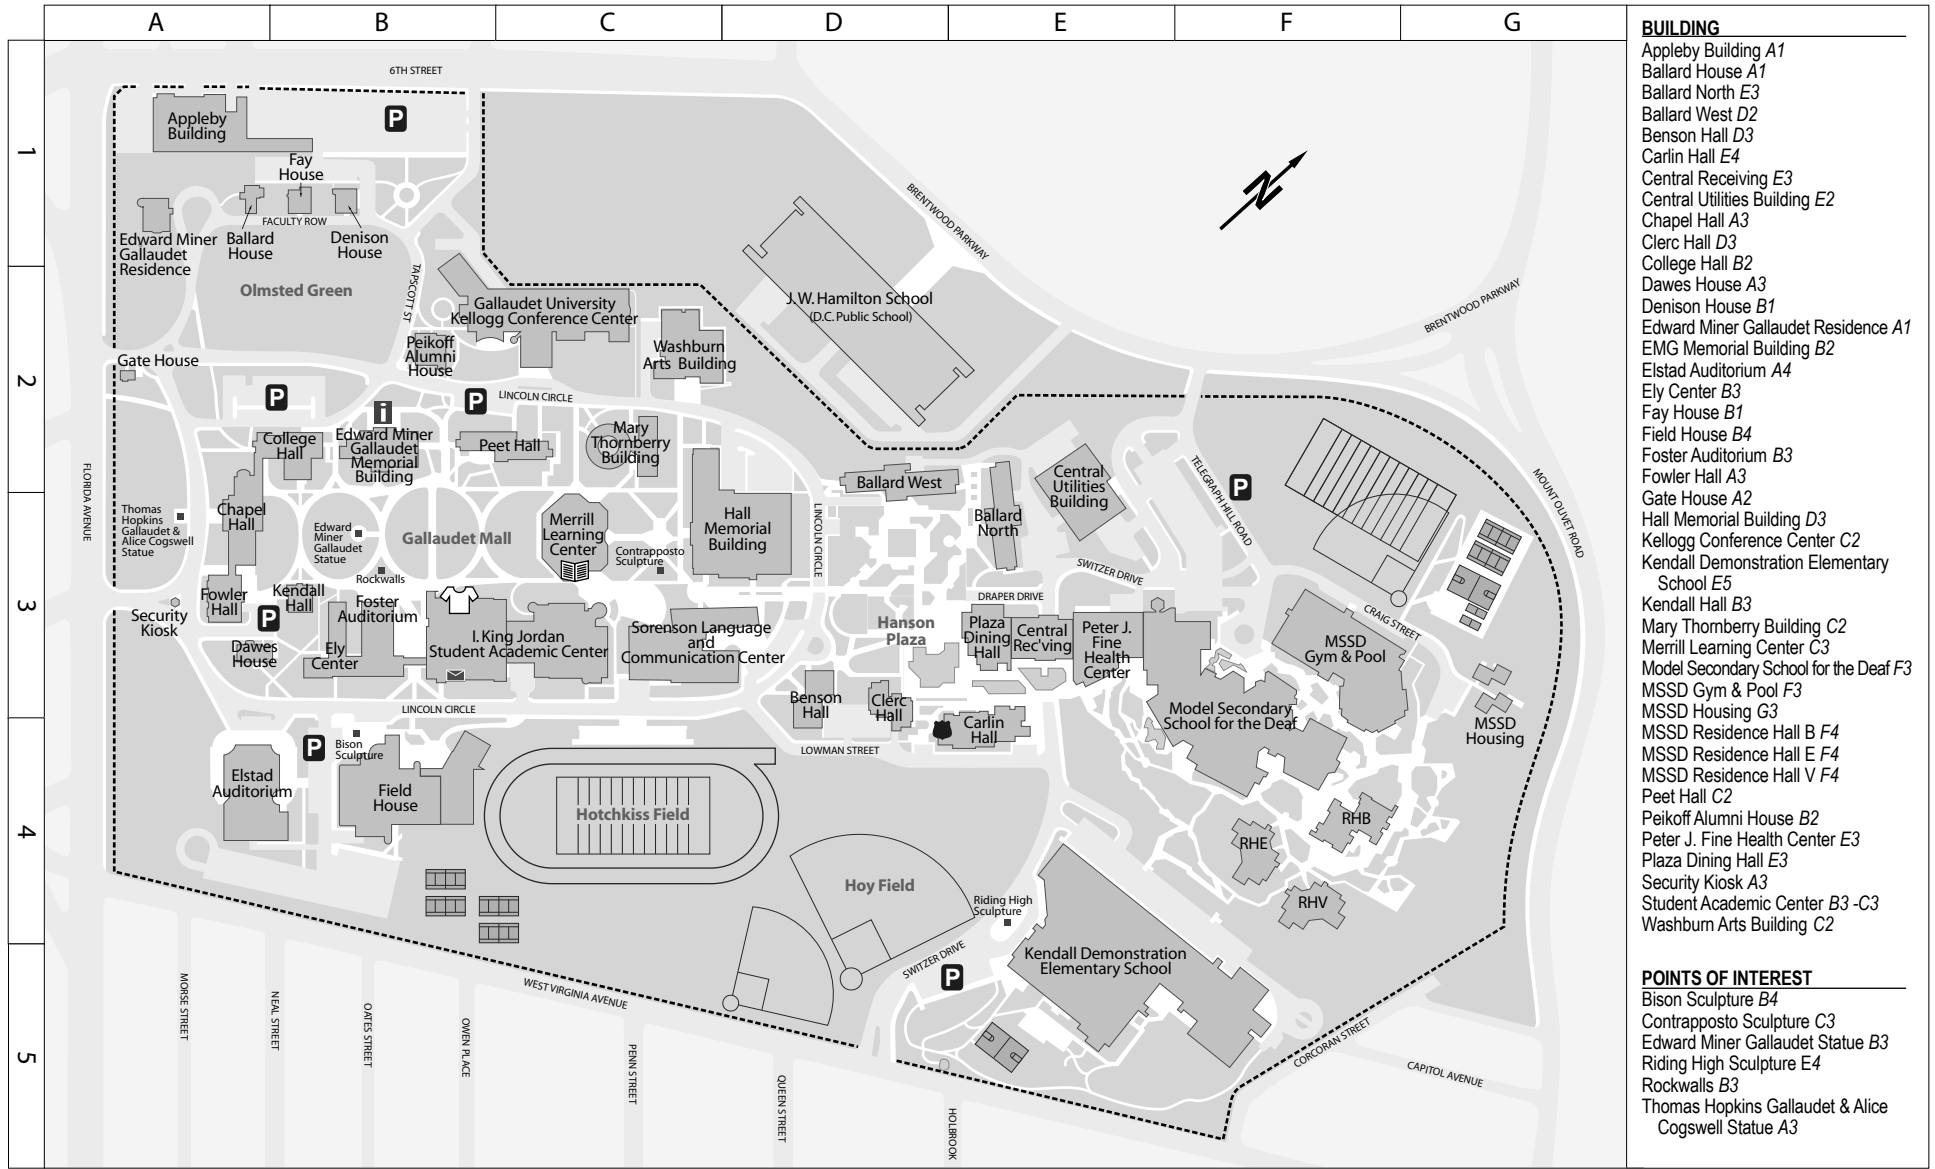

Gallaudet University Campus Map

800 Florida Avenue, NE, Washington, D.C. 20002-3695

| BUILDING | |
|---|--|
| Appleby Building A1 | |
| Ballard House A1 | |
| Ballard North E3 | |
| Ballard West D2 | |
| Benson Hall D3 | |
| Carlin Hall E4 | |
| Central Receiving E3 | |
| Central Utilities Building E2 | |
| Chapel Hall A3 | |
| Clerc Hall D3 | |
| College Hall B2 | |
| Dawes House A3 | |
| Denison House B1 | |
| Edward Miner Gallaudet Residence A1 | |
| EMG Memorial Building B2 | |
| Elstad Auditorium A4 | |
| Ely Center B3 | |
| Fay House B1 | |
| Field House B4 | |
| Foster Auditorium B3 | |
| Fowler Hall A3 | |
| Gate House A2 | |
| Hall Memorial Building D3 | |
| Kellogg Conference Center C2 | |
| Kendall Demonstration Elementary School E5 | |
| Kendall Hall B3 | |
| Mary Thornberry Building C2 | |
| Merrill Learning Center C3 | |
| Model Secondary School for the Deaf F3 | |
| MSSD Gym & Pool F3 | |
| MSSD Housing G3 | |
| MSSD Residence Hall B F4 | |
| MSSD Residence Hall E F4 | |
| MSSD Residence Hall V F4 | |
| Peet Hall C2 | |
| Peikoff Alumni House B2 | |
| Peter J. Fine Health Center E3 | |
| Plaza Dining Hall E3 | |
| Security Kiosk A3 | |
| Student Academic Center B3-C3 | |
| Washburn Arts Building C2 | |
| POINTS OF INTEREST | |
| Bison Sculpture B4 | |
| Contrapposto Sculpture C3 | |
| Edward Miner Gallaudet Statue B3 | |
| Riding High Sculpture E4 | |
| Rockwalls B3 | |
| Thomas Hopkins Gallaudet & Alice Cogswell Statue A3 | |